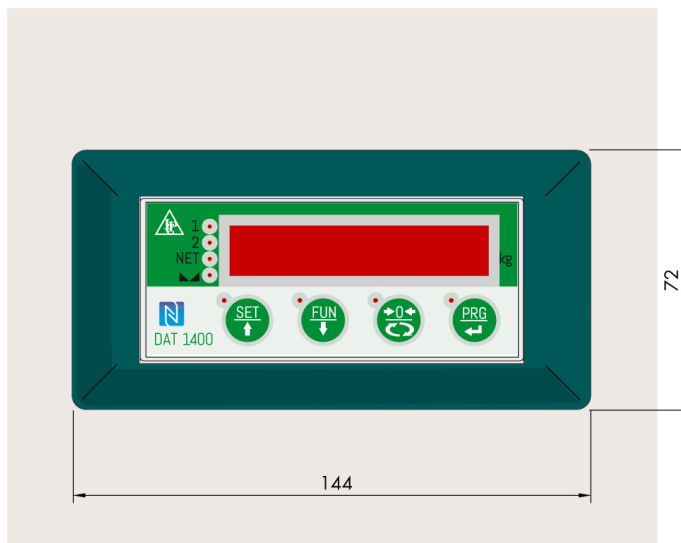

## General information

PWS25520220331

AC 1500 is a robust, practical and durable accessory used to transform the weight transmitter DAT 1400 from DIN rail to panel mount.

All indicated data may be changed without notice.  
All the measures indicated are expressed in millimeters (mm).

All indicated data may be changed without notice.  
 All the measures indicated are expressed in millimeters (mm).