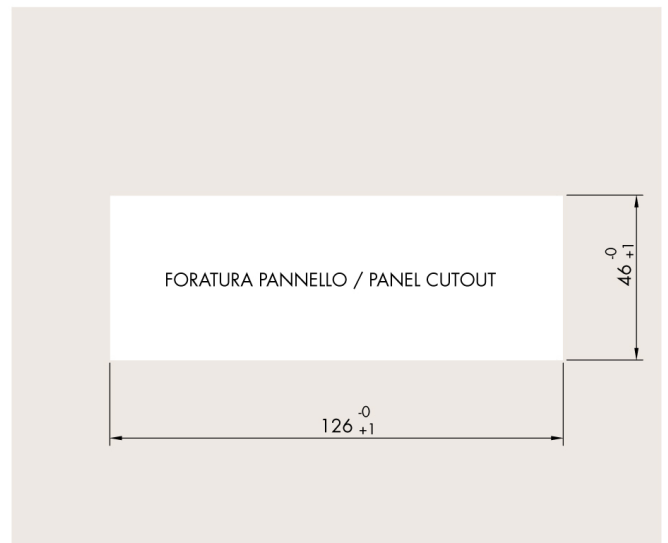

## General information

PWS25520220331

AC 1500 is a robust, practical and durable accessory used to transform the weight transmitter DAT 1400 from DIN rail to panel mount.

All indicated data may be changed without notice.  
All the measures indicated are expressed in millimeters (mm).

All indicated data may be changed without notice.  
 All the measures indicated are expressed in millimeters (mm).