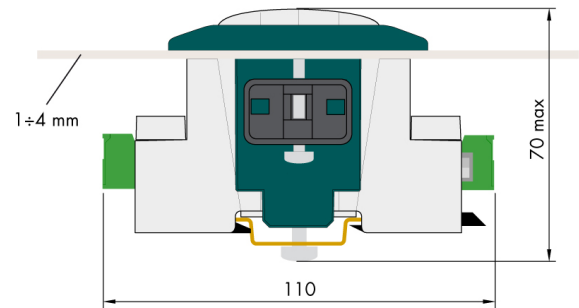

## General information

PWS25520260625

AC 1500 is a robust, practical and durable accessory used to transform the weight transmitter DAT 1400 from DIN rail to panel mount.

All indicated data may be changed without notice.  
All the measures indicated are expressed in millimeters (mm).

All indicated data may be changed without notice.  
 All the measures indicated are expressed in millimeters (mm).