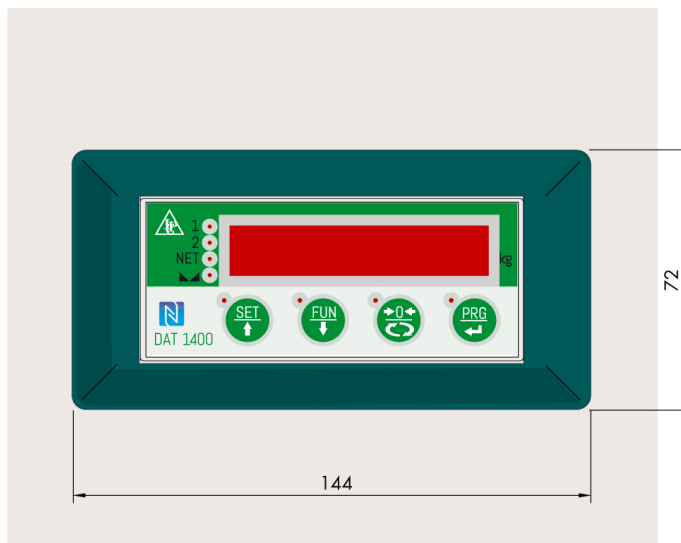

## General information

PWS25520260625

AC 1500 is a robust, practical and durable accessory used to transform the weight transmitter DAT 1400 from DIN rail to panel mount.

All indicated data may be changed without notice.  
All the measures indicated are expressed in millimeters (mm).

All indicated data may be changed without notice.  
 All the measures indicated are expressed in millimeters (mm).