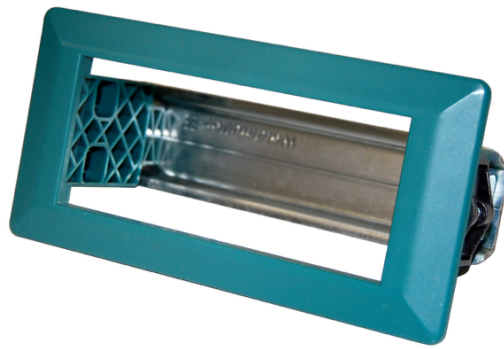

## General information

PWS25520260625

AC 1500 is a robust, practical and durable accessory used to transform the weight transmitter DAT 1400 from DIN rail to panel mount.

All indicated data may be changed without notice.  
All the measures indicated are expressed in millimeters (mm).