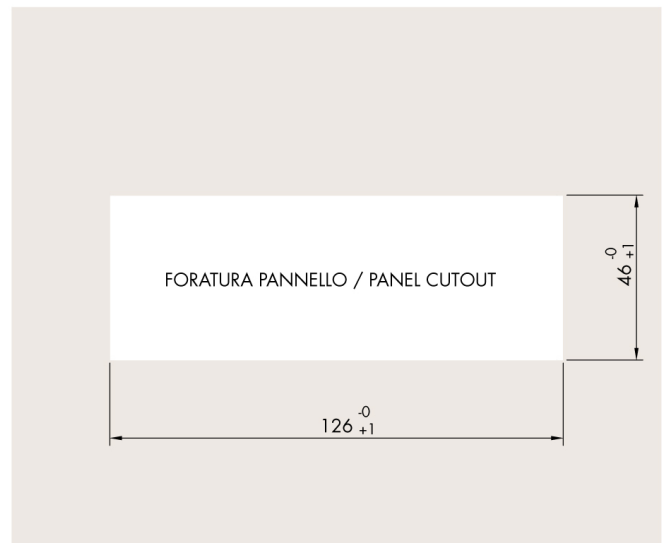

## General information

PWS25520260625

AC 1500 is a robust, practical and durable accessory used to transform the weight transmitter DAT 1400 from DIN rail to panel mount.

All indicated data may be changed without notice.  
All the measures indicated are expressed in millimeters (mm).

All indicated data may be changed without notice.  
 All the measures indicated are expressed in millimeters (mm).