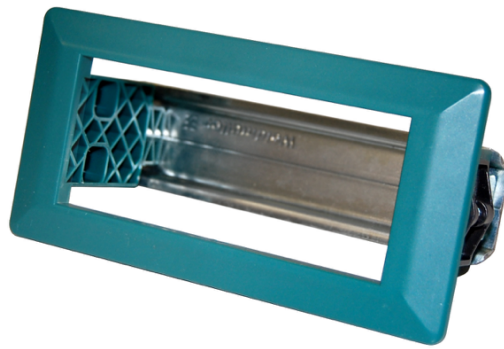

## General information

PWS25520220331

AC 1500 is a robust, practical and durable accessory used to transform the weight transmitter DAT 1400 from DIN rail to panel mount.

All indicated data may be changed without notice.  
All the measures indicated are expressed in millimeters (mm).