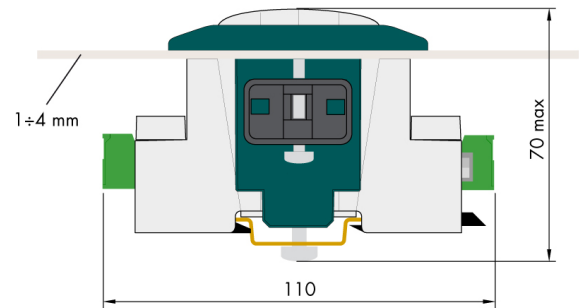

## General information

PWS25520220331

AC 1500 is a robust, practical and durable accessory used to transform the weight transmitter DAT 1400 from DIN rail to panel mount.

All indicated data may be changed without notice.  
All the measures indicated are expressed in millimeters (mm).

All indicated data may be changed without notice.  
 All the measures indicated are expressed in millimeters (mm).